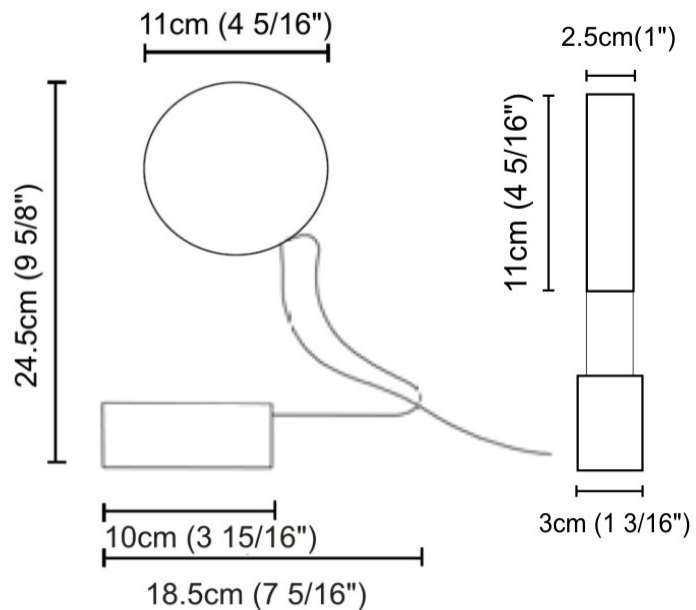

PROJECT	_____
TYPE	_____
SPECIFIER	_____
QUANTITY	_____
DATE	_____

DO NOT DISTURB PORTABLE

D134023-

base number   Finish
Options

1. To build a product code in our configurator select the specify button on the base model # product page
2. To build a manual product code on this datasheet choose from the options listed below in blue font and add the suffix to the base model #

GENERAL

Series: Do Not Disturb
Brand: Knikerboker
Division: Design
Mounting Type: Portable
Mounting Location: Table
Subcategory: Table

PHYSICAL

Shape: Round
Length (mm): 185
Length (in): 7 ⁵/₁₆
Width (mm): 30
Width (in): 1 ³/₁₆
Height (mm): 245
Height (in): 9 ⁵/₈
Light Distribution: Direct / Indirect
Diffuser: Opal
Fixture Finish: EWH / EBK / MAN / COF / PRD / SLF / GLF / CLF / BRL
Fixture Material: Metal

ELECTRICAL

Lamp Type: LED
Input Wattage (W): 8
Total Output Wattage (W): 7
Dimming: Non-Dimmable
Driver Included: Yes
Driver Location: Integrated
Driver Type: Constant Voltage - 120Vac
Driver Class: Class 2
Input Voltage (V): 120
Output Voltage (V): 24

LED

Number of LEDs: 1
Color Temperature (°K): 3000
Max. Delivered Lumen (lm): 1000
CRI: >85 CRI
Lamp Life (hrs): 50000

OPTICAL

RATINGS AND CERTIFICATIONS

Certified By: Certified for North American Standards
IP rating: IP20